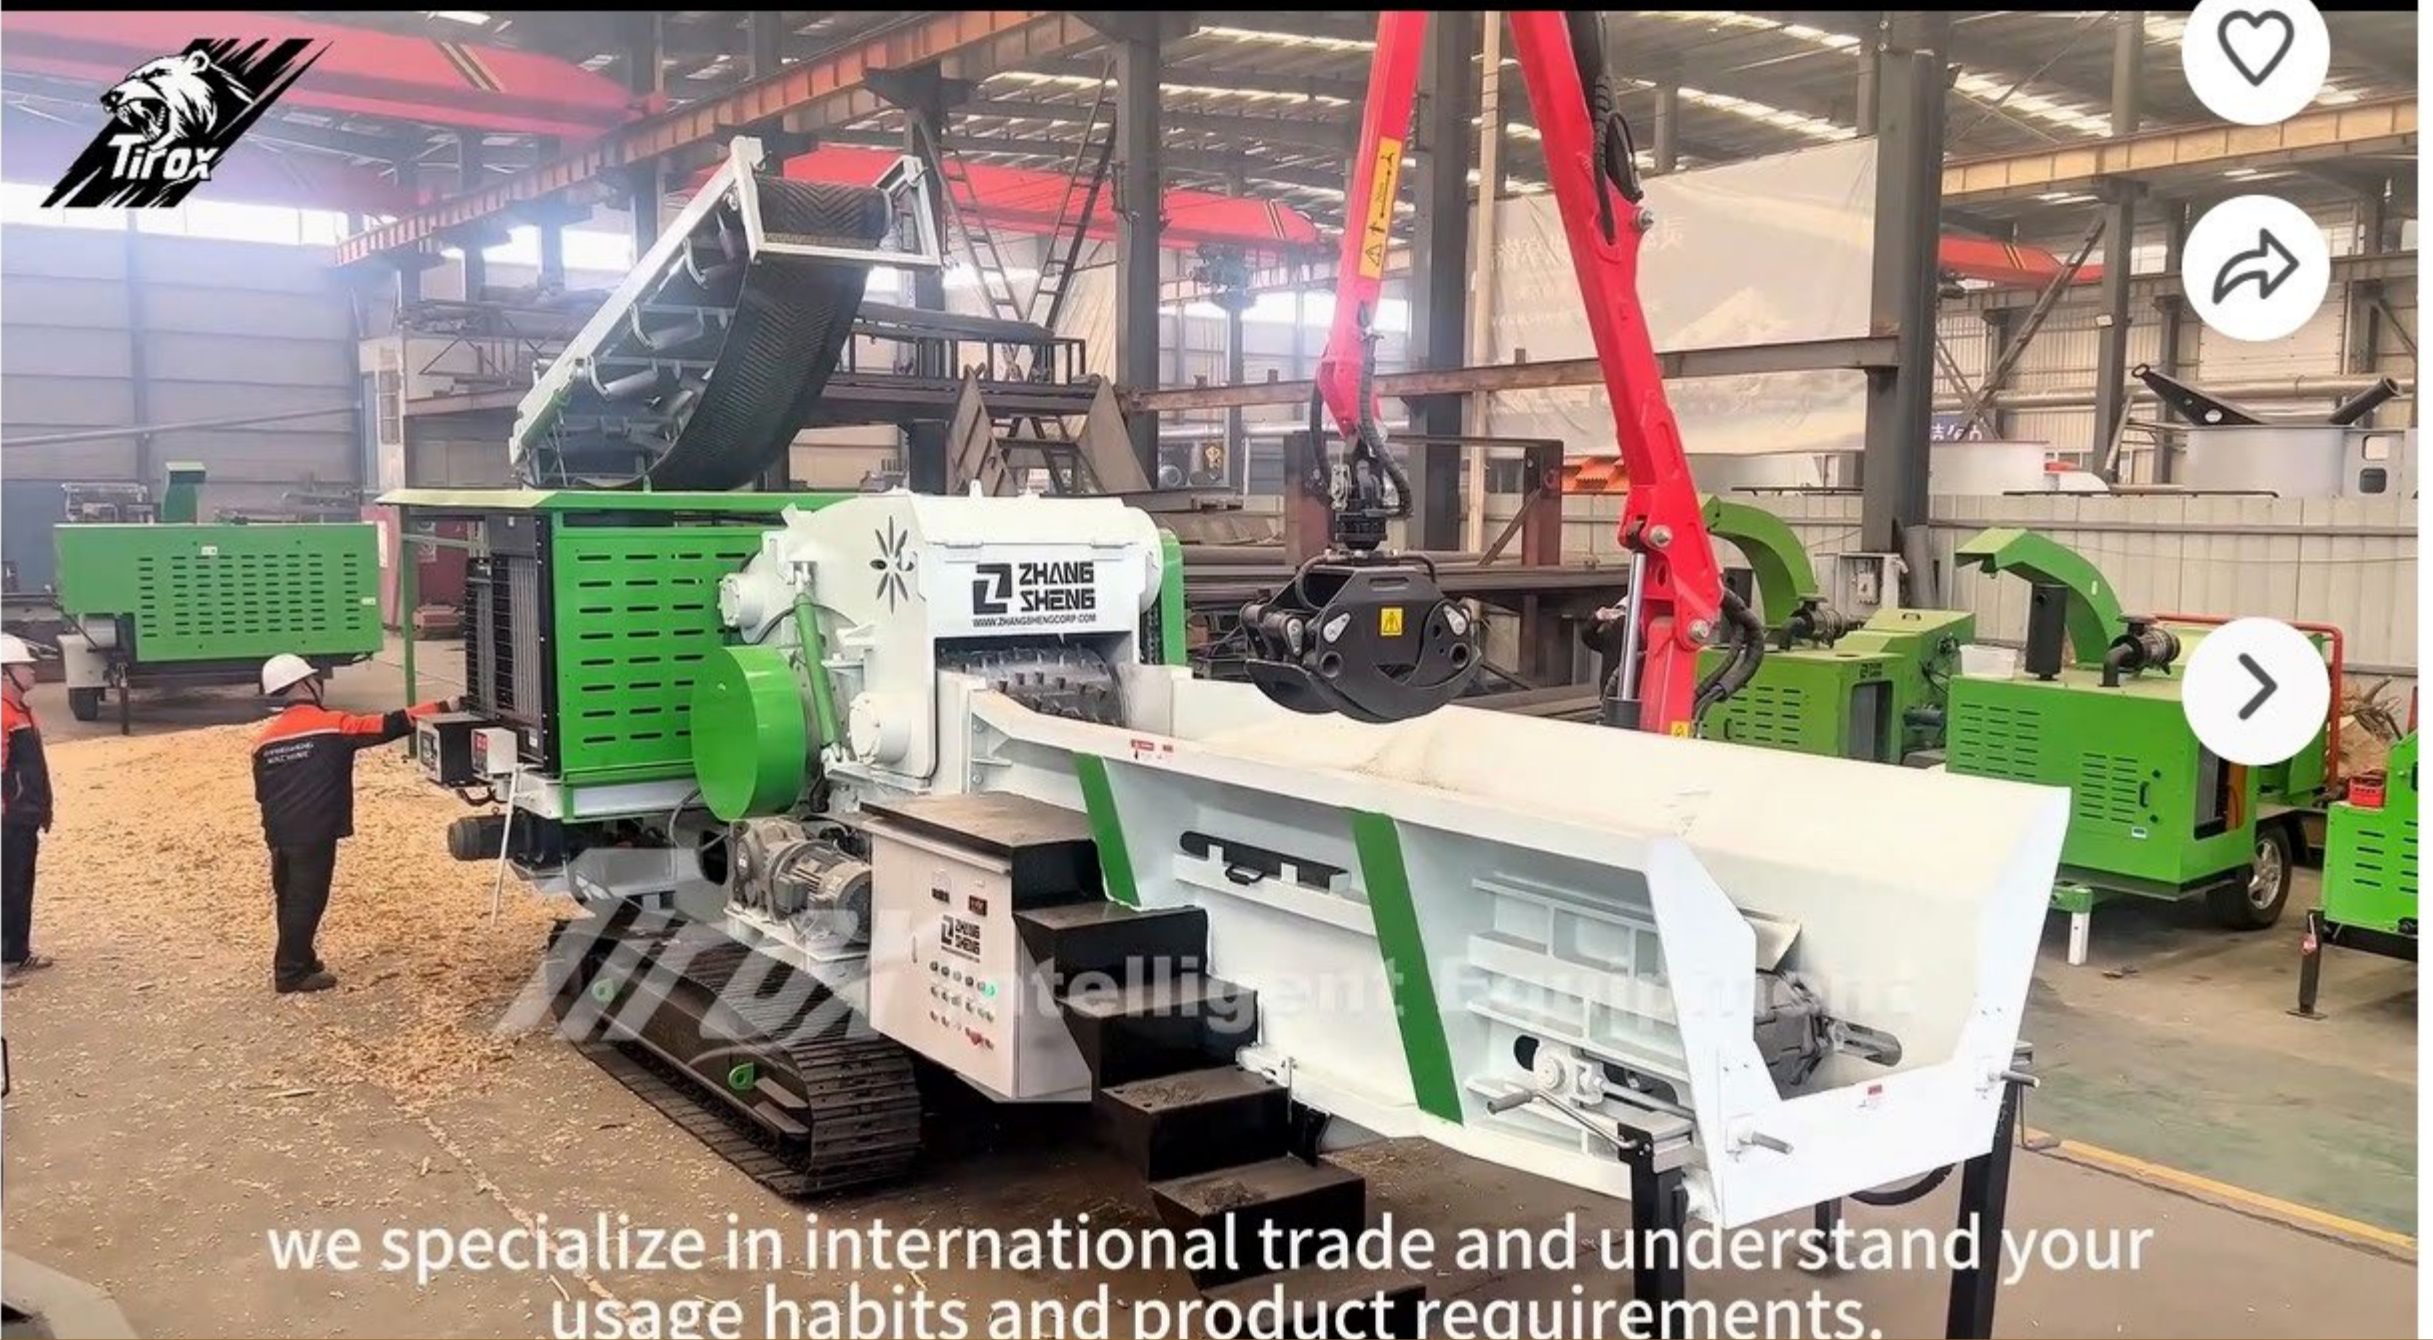

GPS HEAVY MACHINERY

OUR PROJECTS

PROJECT PORTFOLIO

Our own high-complexity heavy-engineering system

Oil & Gas · Civil Infrastructure · Marine · Dredging

www.gpsheavymachinery.com · Hong Kong - China

we specialize in international trade and understand your usage habits and product requirements.

Sewage waste plant

The pond has a membrane at the bottom.

2022/10/27 11:40

.....

S190DHD Robot de inspección de cañerías
Control remoto y carrito motorizado para fácil operación

Attlar
Attachment Experts